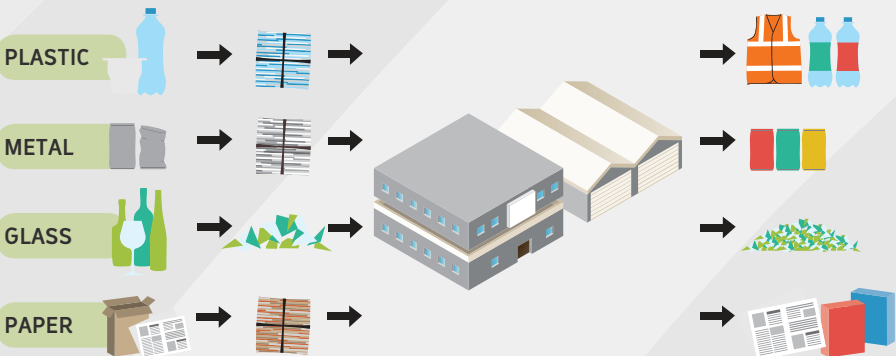

**HELP US TO HELP OUR
COMMUNITY BY PUTTING
IT IN THE RIGHT BIN**
RECYCLERIGHT.WA.GOV.AU

BROUGHT TO YOU BY

Contents from your yellow topped bin are collected, then sorted and baled at the Regional Resource Recovery Centre (RRRC) in Canning Vale and sold for reprocessing.

To take a tour, please call 08 9256 9528

1 Your bin is collected

2 by the council waste truck

3 the contents are taken to the RRRC

4 where they are dropped off

5 then loaded onto conveyors

6 Contamination is removed, then materials are sorted by machines into:

7 It is then sent to different factories and made into new products